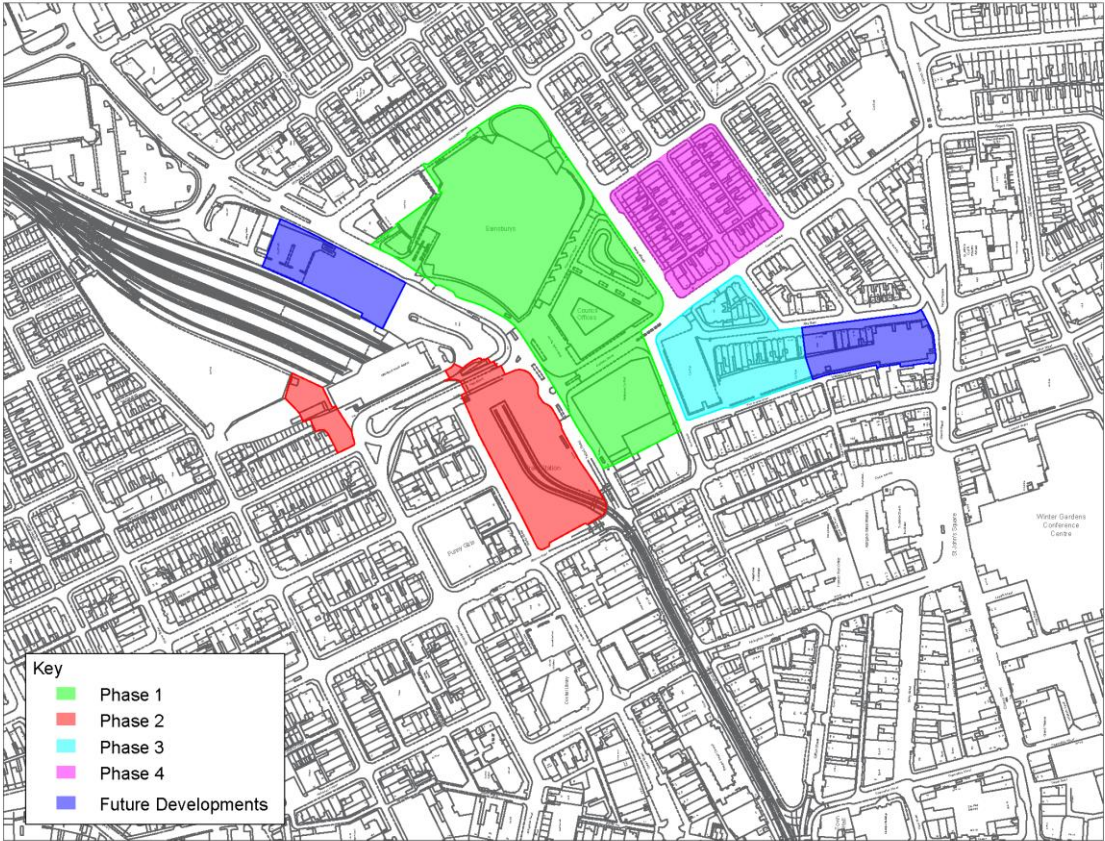

3 main strands:

- ***Town Centre regeneration
(Talbot Gateway)***
- ***Extending the Tourism Season
(Blackpool Central)***
- ***Jobs in Growth Sectors
(Enterprise Zones)***

Talbot Gateway – Phasing Diagram

Talbot Gateway Phases 1 and 2

Talbot Gateway Phase 2 - Holiday Inn & Marco New York Italian

Talbot Gateway Phase 2 - Tram extension and retail units

Talbot Gateway Phase 3 - Civil Service Hub

Talbot Gateway Phase 4 - Multiversity

Abingdon Street Market

Showtown Museum

The Backlot Cinema and Diner

The Edge – Incubation Space

Blackpool Central Enabling Phase – Multi Storey Car Park

Blackpool Central

Blackpool Central – Courts Relocation